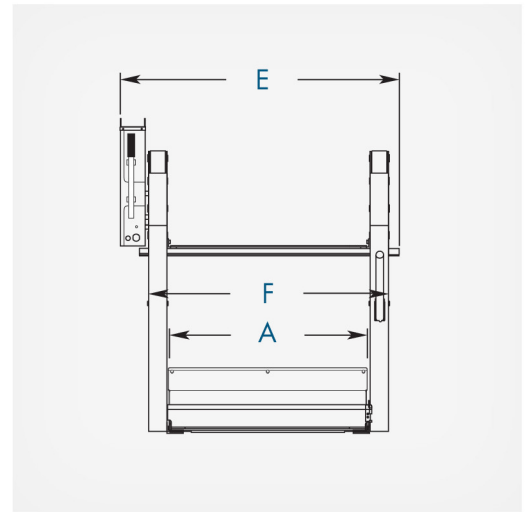

Side view

Side view

Front view

Century XT

				Power supply	Pump side	Clear platform width	Clear platform length	Overall lift height	Max floor to ground	Overall lift width	Min clear door opening width	Min clear door opening height	Overall depth	Lifting capacity	Unit weight
						A	B	C	D	E	F	G	H		
700103	Century CL955IBXT3156-2	Telescopic	12 V	L	77	142	121	107	114	103	123	39	363	167	

All dimensions are given in cm and kg, and for reference only. * remote mount capable