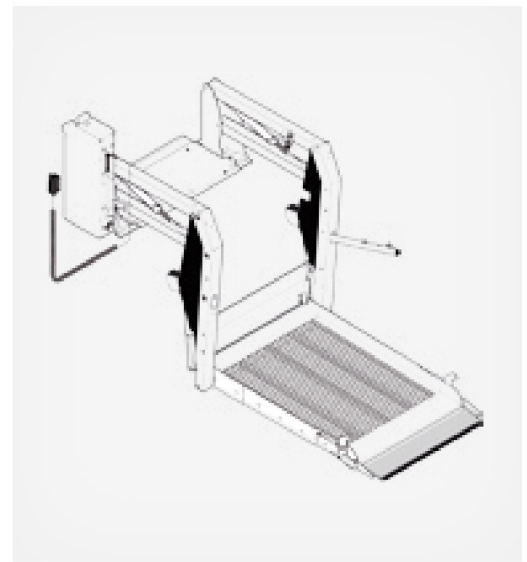

Side view

Side view

Front view

Century XT

				Power supply	Pump side	Clear platform width	Clear platform length	Overall lift height	Max floor to ground	Overall lift width	Min clear door opening width	Min clear door opening height	Overall depth	Lifting capacity	Unit weight
						A	B	C	D	E	F	G	H		
700103	Century CL955IBXT3156-2	Telescopic	12 V	L	77	142	121	107	114	103	123	39	363	167	

All dimensions are given in cm and kg, and for reference only. * remote mount capable