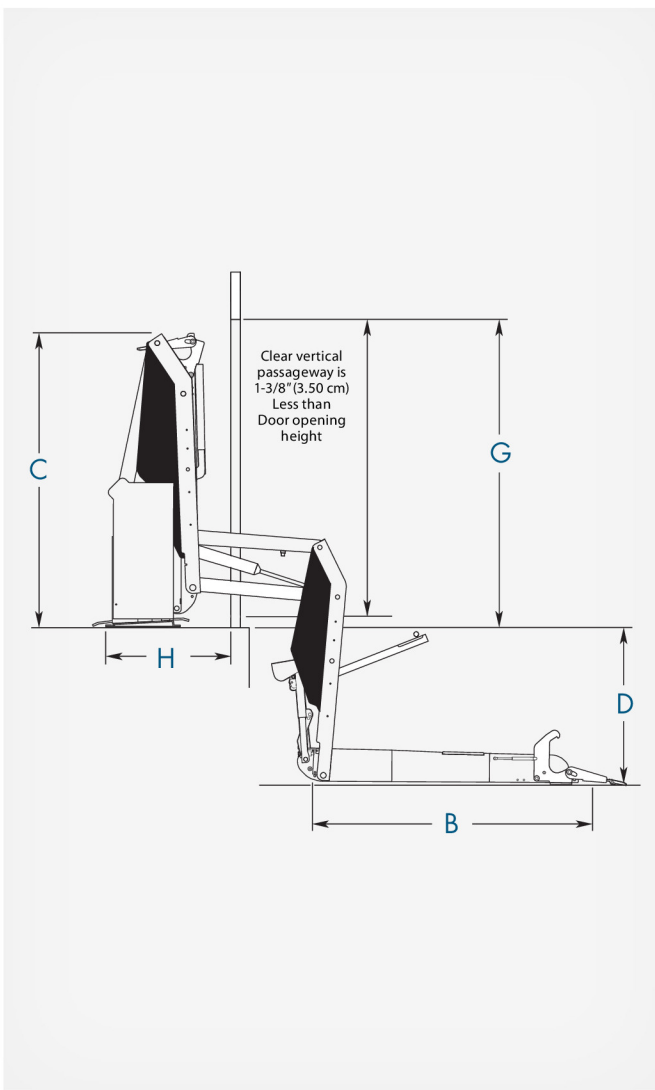

Side view

Side view

Front view

Century XT

				Power supply	Pump side	Clear platform width	Clear platform length	Overall lift height	Max floor to ground	Overall lift width	Min clear door opening width	Min clear door opening height	Overall depth	Lifting capacity	Unit weight
						A	B	C	D	E	F	G	H		
700103	Century CL955IBXT3156-2	Telescopic	12 V	L	77	142	121	107	114	103	123	39	363	167	

All dimensions are given in cm and kg, and for reference only. * remote mount capable